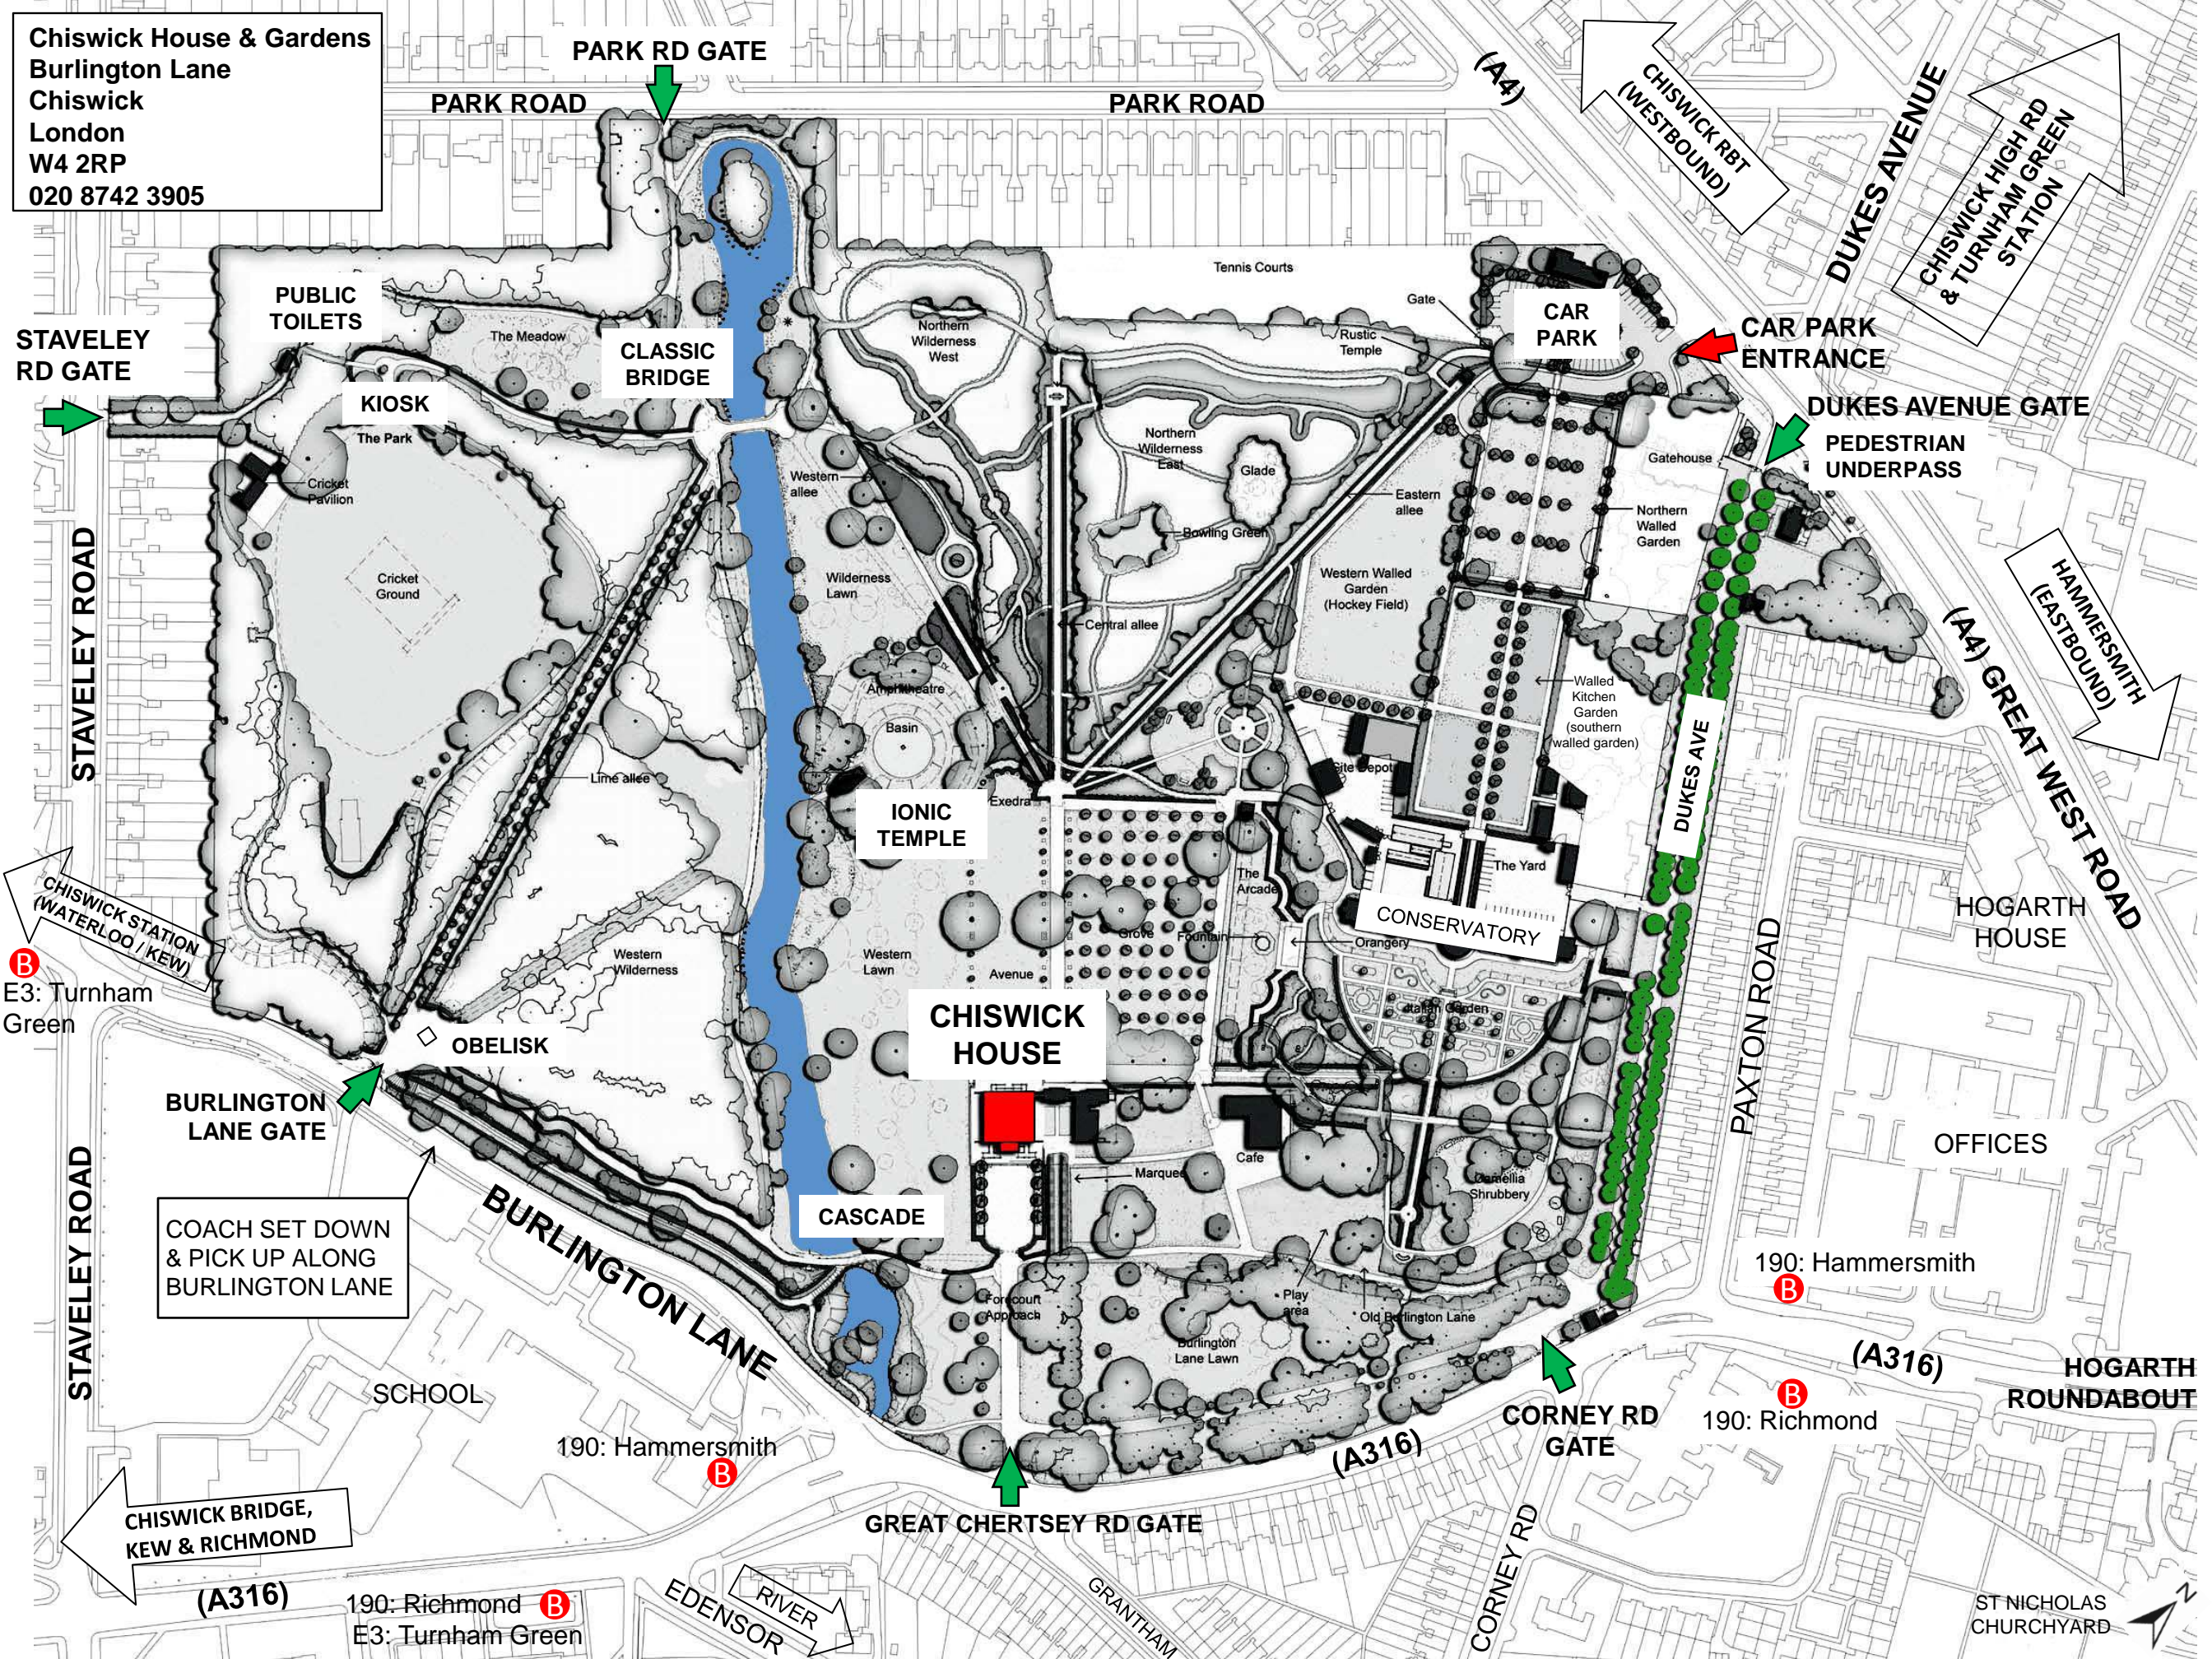

Chiswick House & Gardens
Burlington Lane
Chiswick
London
W4 2RP
020 8742 3905

STAVELEY RD GATE

PARK RD GATE

PARK ROAD

PARK ROAD

(A4)

CHISWICK RBT (WESTBOUND)

DUKES AVENUE

CHISWICK HIGH RD & TURNHAM GREEN STATION

PUBLIC TOILETS

CLASSIC BRIDGE

KIOSK

CAR PARK

CAR PARK ENTRANCE

DUKES AVENUE GATE

PEDESTRIAN UNDERPASS

STAVELEY ROAD

CHISWICK STATION (WATERLOO / KEW)

E3: Turnham Green

HAMMERSMITH (EASTBOUND)

(A4) GREAT WEST ROAD

IONIC TEMPLE

CONSERVATORY

CHISWICK HOUSE

OBELISK

BURLINGTON LANE GATE

COACH SET DOWN & PICK UP ALONG BURLINGTON LANE

BURLINGTON LANE

CASCADE

PAXTON ROAD

HOGARTH HOUSE

OFFICES

190: Hammersmith

190: Richmond

(A316)

HOGARTH ROUNDABOUT

STAVELEY ROAD

SCHOOL

190: Hammersmith

GREAT CHERTSEY RD GATE

CORNEY RD GATE

CHISWICK BRIDGE, KEW & RICHMOND

(A316)

190: Richmond
E3: Turnham Green

EDENSOR

GRANTHAM

CORNEY RD

ST NICHOLAS CHURCHYARD